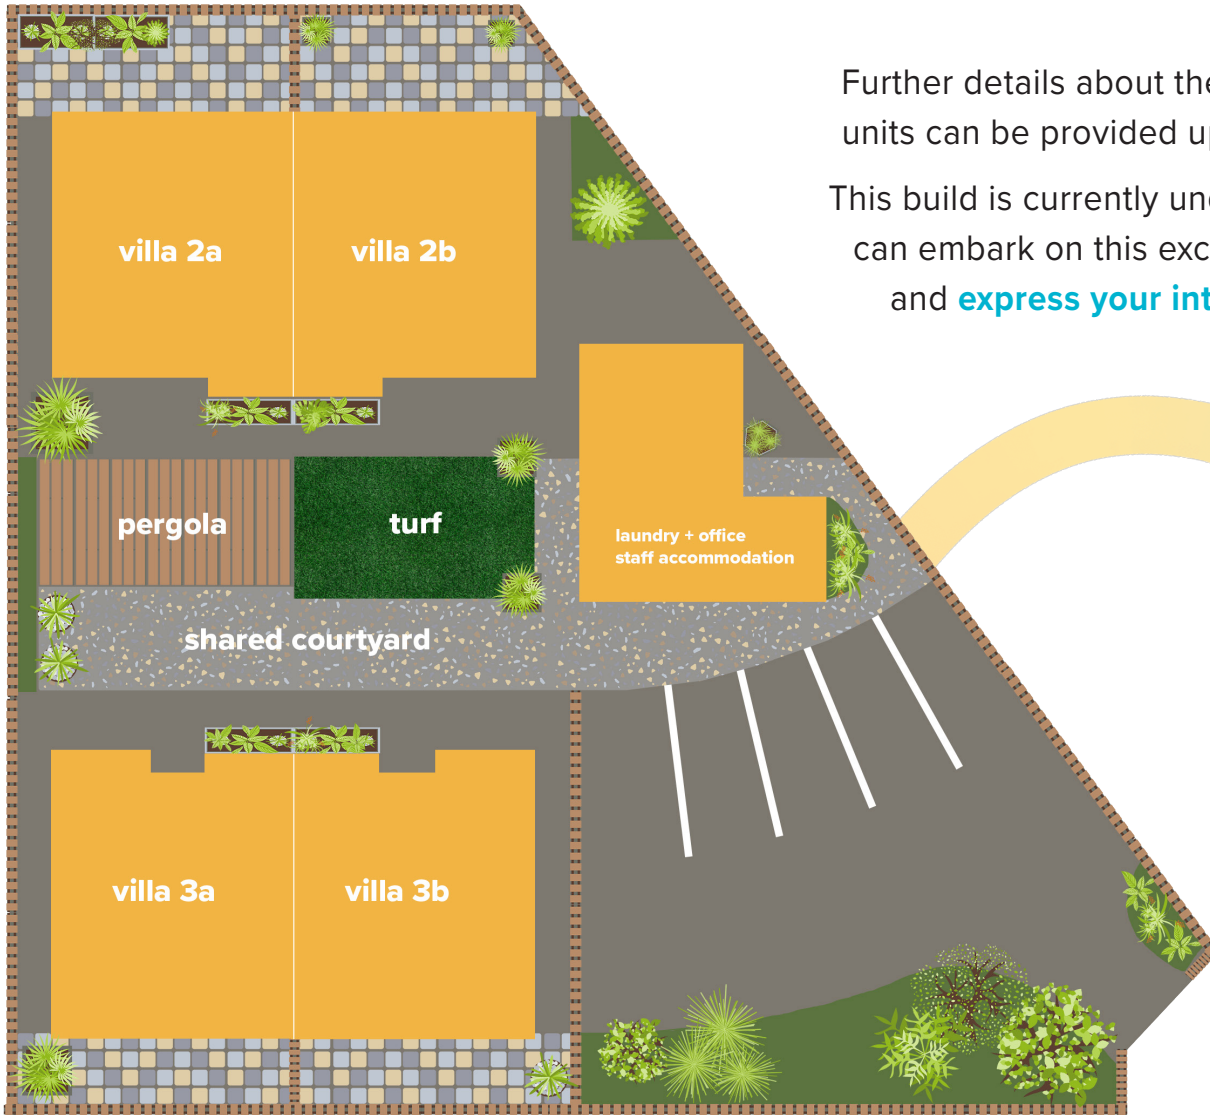

*design concept only, design subject to change

Further details about these stunning units can be provided upon request.

This build is currently underway, you can embark on this exciting journey and **express your interest today!**

looking for something or somewhere different?

Dreaming of a disability-friendly home tailored to your needs? Let us know your vision—whether it's a specific location or unique features, we're here to bring it to life. Reach out today and let's explore how we can help turn your dream into reality!

Nicole Symonds
Client Services Coordinator

03 6323 0619 | 0429 725 966 | nicole.symonds@multicap.com.au

www.multicap.com.au